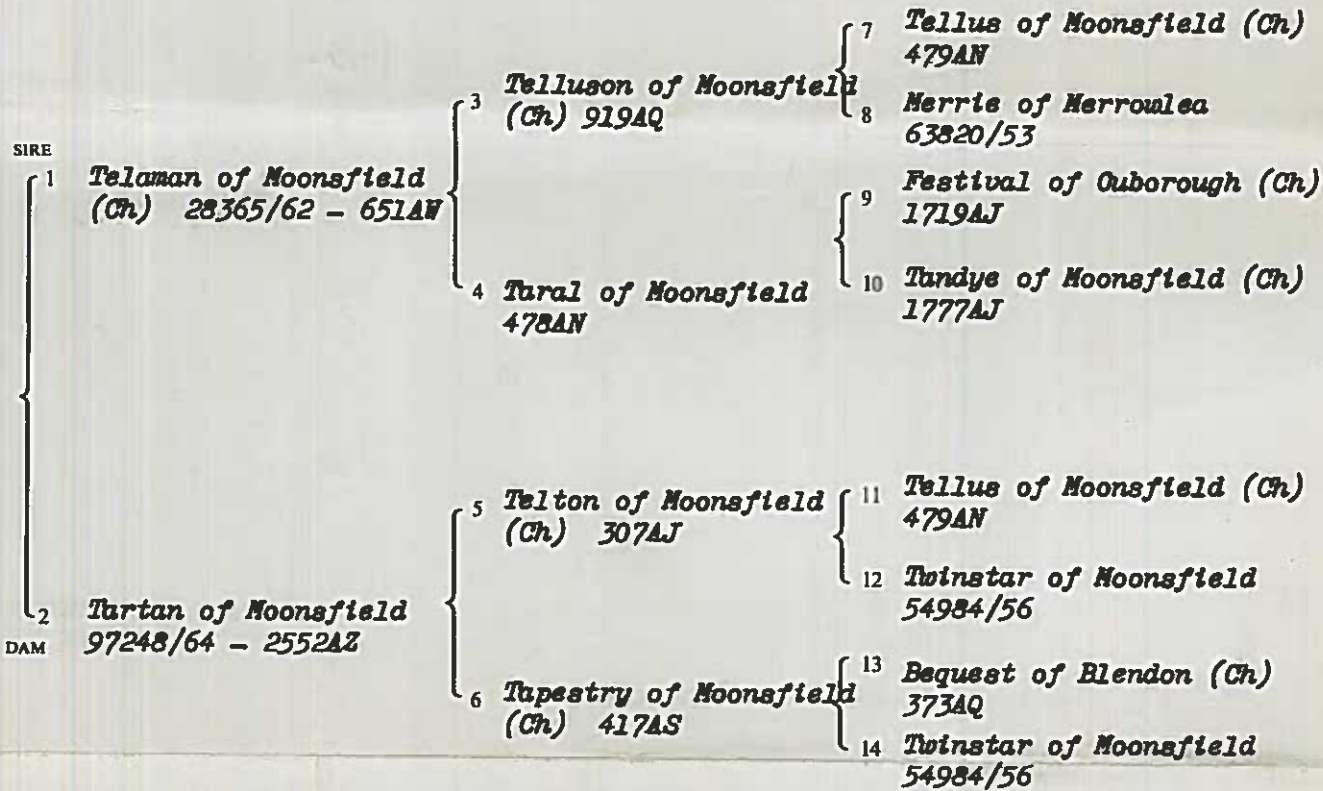

THE KENNEL CLUB

EXPORT PEDIGREE CERTIFICATE

Tartan Allure of Moonfield

Kennel Club Registration Certificate No. ~~9727/69~~ 9727/69

Breed Great Dane

Born 8th December 1968 Sex Bitch

Colour Fawn/Black Mask

Breeder Mrs E M Harrild

Registered by Mrs E M Harrild

Consignee Mr & Mrs T Evans

I certify that the above is a true copy of the Pedigree of
Tartan Allure of Moonfield
as recorded on the Registers of the Kennel Club.

Signed [Signature] Secretary

Date 18th March 1969 J

1 CLARGES ST., LONDON, W1Y 8AB

This Pedigree Certificate is not valid without the Seal of the Kennel Club

G 66134
G 66134
Canada